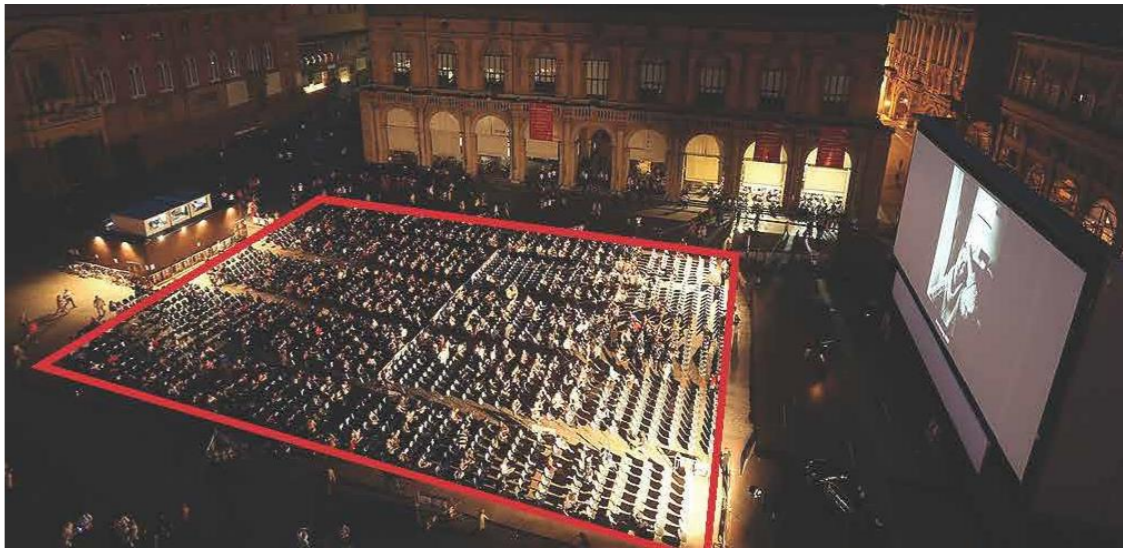

Small Performance Event

100 sm – inner audience area = 200 persons

320 sm – outer audience area = 640 persons

Gathering / Festival Events

Estimated number of persons gathered:

- Area = 1,200 sm
- Assume 60% unobstructed space = 720 sm
- 1,440 persons – decoupled
- 2,160 persons – standing
- 2,880 persons – public events
- 3,600 persons – maximum density

Outdoor Dining Events

Estimated diners:

- Area = 3 x 77 = 231 sm
- Total number of diners = 3 x 60 = 180

Movie Events

Estimated movie viewers:

- Area = 275 sm
- Seated viewers = 1.2 persons / sm
- Total number of viewers = $275 \times 1.2 = 330$ persons

Market Events

Estimated number of tents:

- 3m x 3m tents
- 4-5m aisles
- Total number of tents = 17

Uxbridge Town Square | Interim Plan Option 1

Drought-tolerant, native shrubs

Canopy shade tree

Catenary Lights