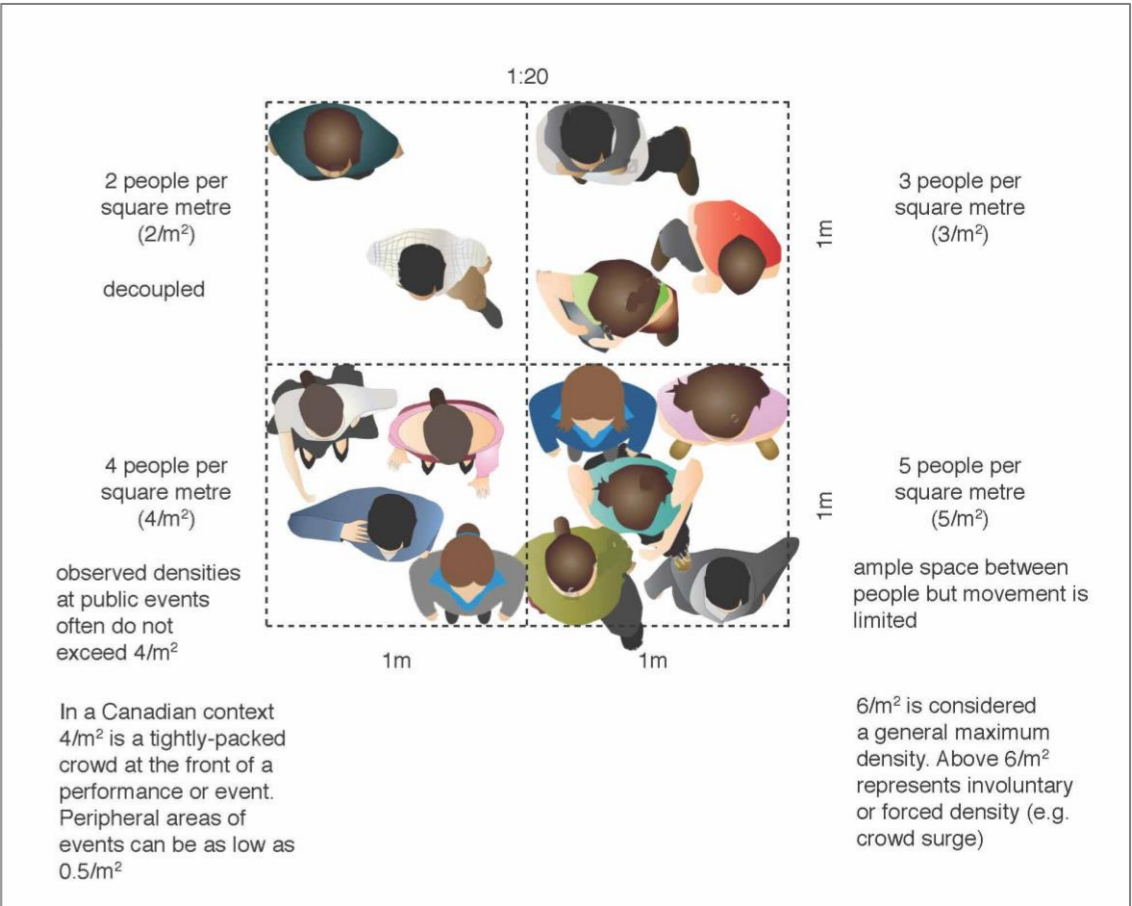

Today

Interim Pop-up Town Square

Uxbridge Town Square | Concept Plan

Uxbridge Town Square | Ultimate Plan

-  **Bicycle lock-ups**
-  **Pedestrian light poles**
-  **Shade structure / performance stage**
-  **Tables and chairs (+ accessible)**
-  **Concrete paving**
-  **Canopy shade trees in raised planters / seat walls**
-  **Canopy shade trees in tree pits**
-  **Accessible parking to be located close to main entrance**
-  **Stepped landscape planters**

Small Performance Event

100 sm – inner audience area = 200 persons

320 sm – outer audience area = 640 persons

Gathering / Festival Events

Estimated number of persons gathered:

- Area = 1,200 sm
- Assume 60% unobstructed space = 720 sm
- 1,440 persons – decoupled
- 2,160 persons – standing
- 2,880 persons – public events
- 3,600 persons – maximum density

Outdoor Dining Events

Estimated diners:

- Area = 3 x 77 = 231 sm
- Total number of diners = 3 x 60 = 180

Movie Events

Estimated movie viewers:

- Area = 275 sm
- Seated viewers = 1.2 persons / sm
- Total number of viewers = $275 \times 1.2 = 330$ persons

Market Events

Estimated number of tents:

- 3m x 3m tents
- 4-5m aisles
- Total number of tents = 17

Uxbridge Town Square | Interim Plan Option 1

Drought-tolerant, native shrubs

Canopy shade tree

Catenary Lights