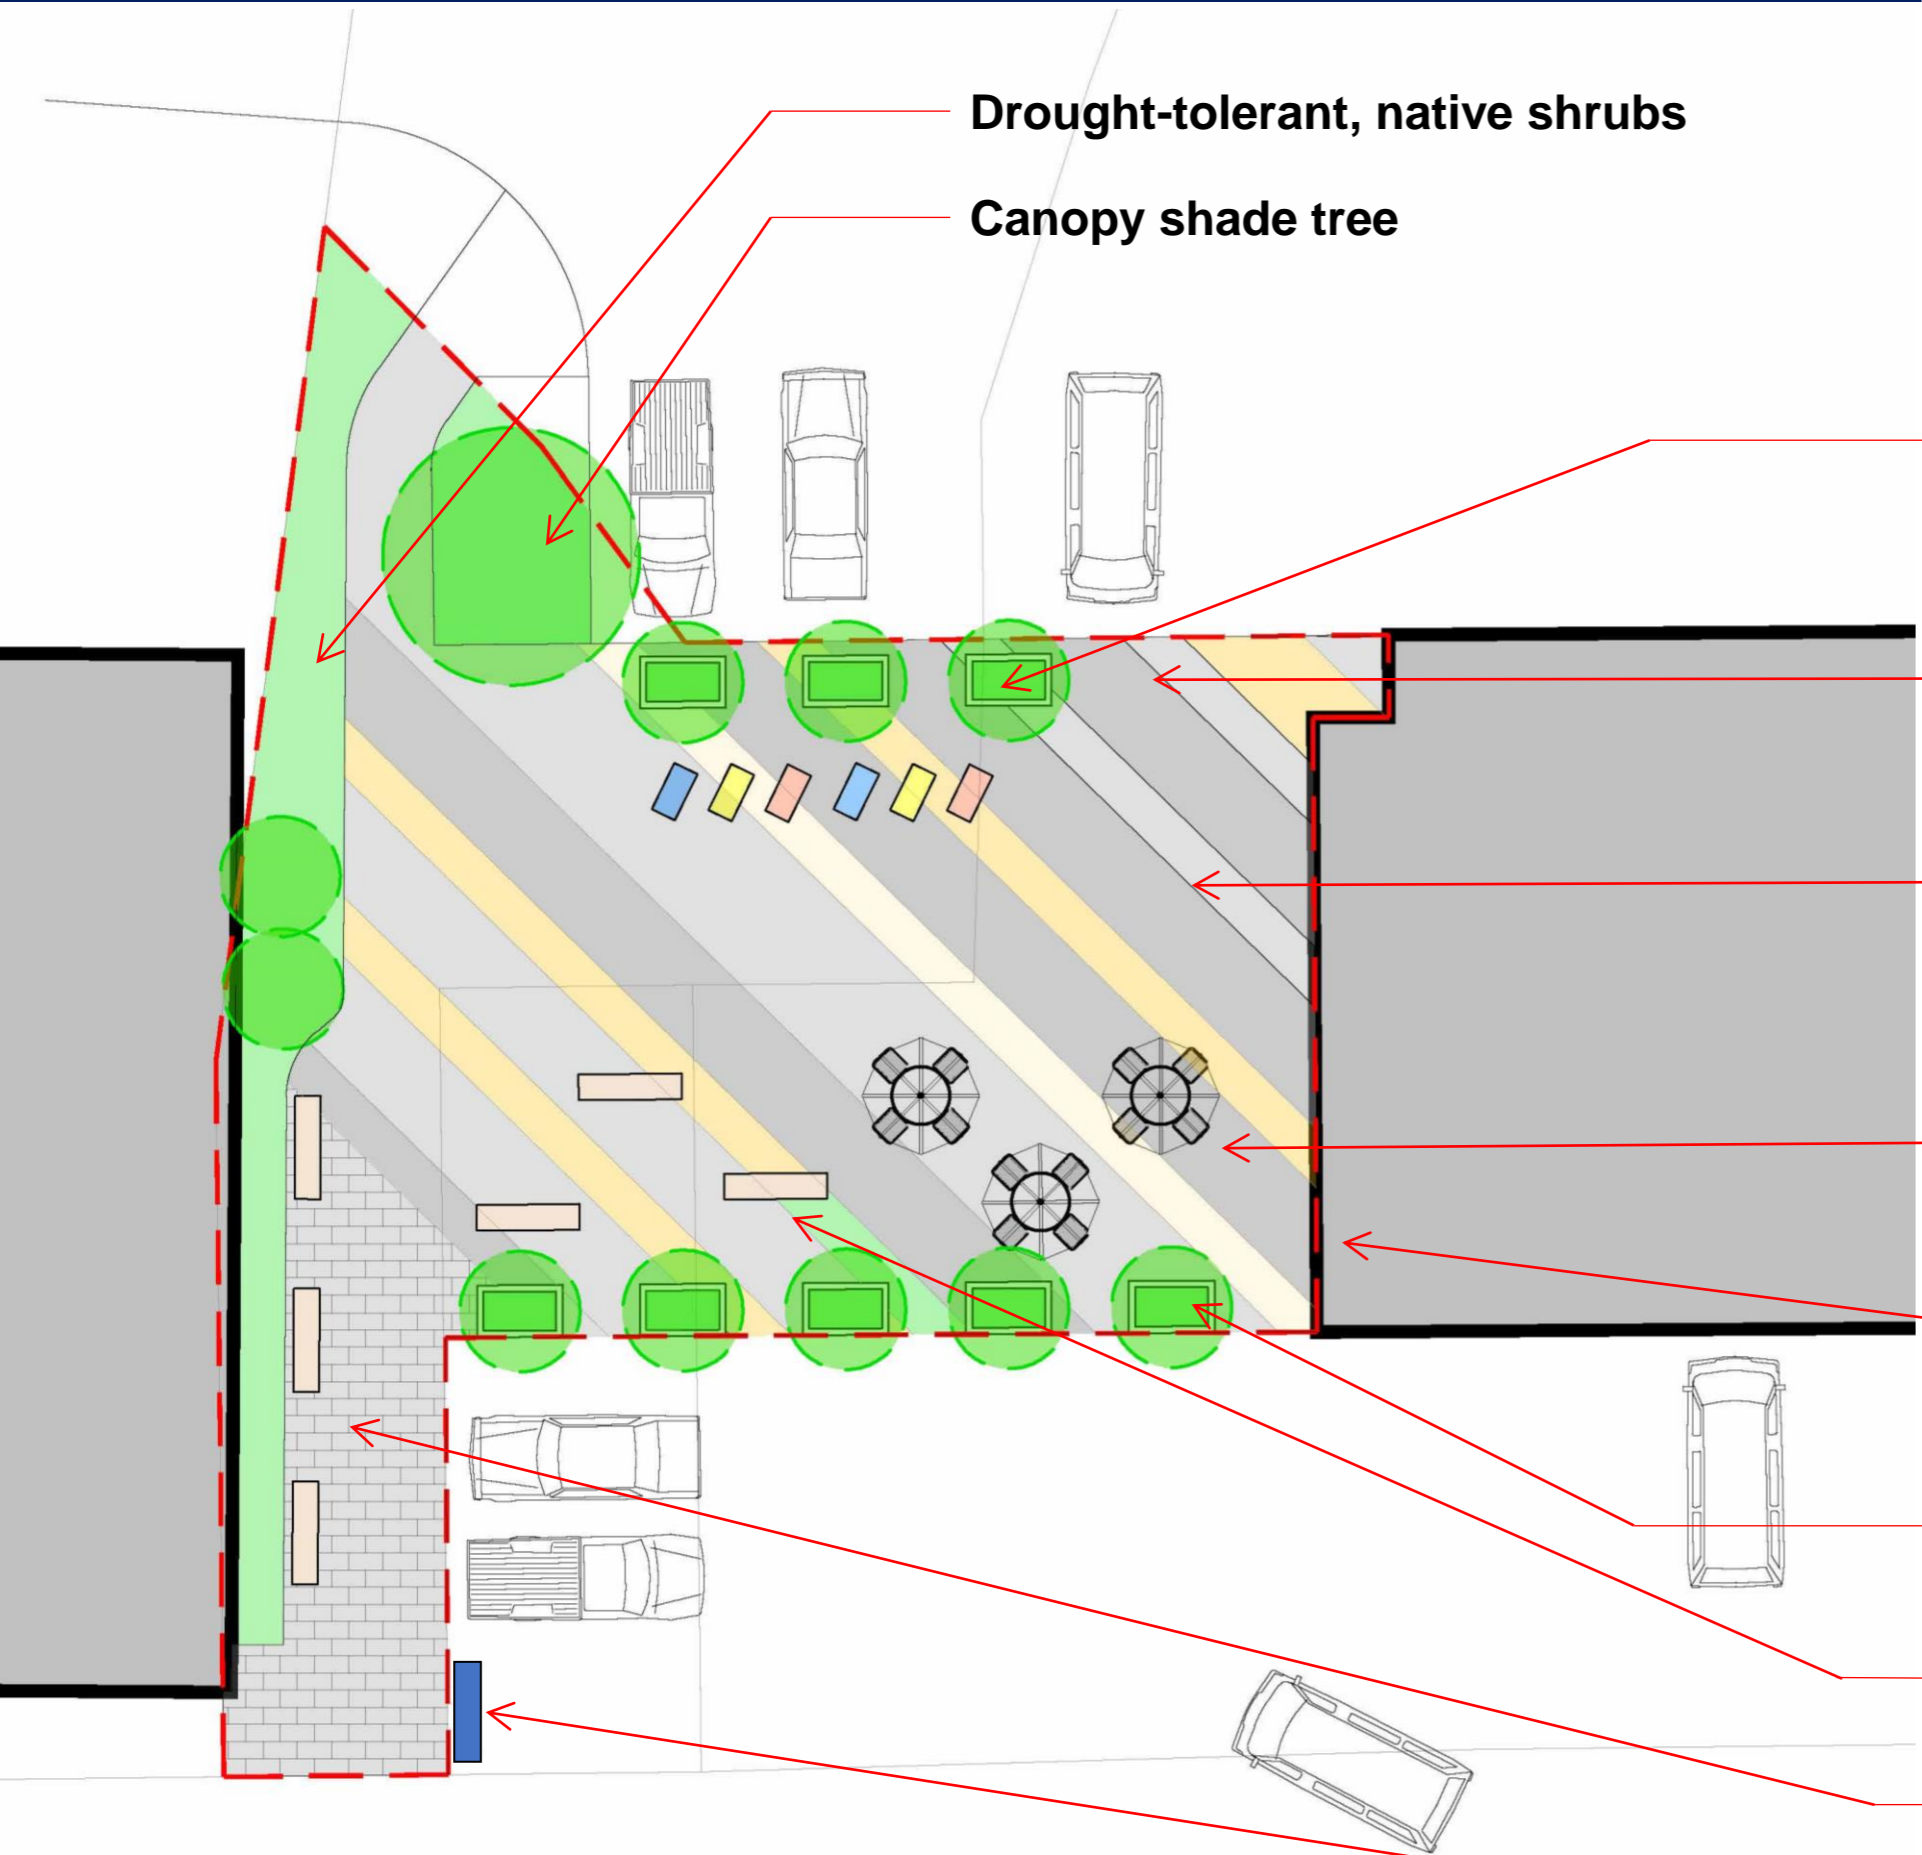

Small Performance Event

100 sm – inner audience area = 200 persons

320 sm – outer audience area = 640 persons

Gathering / Festival Events

Estimated number of persons gathered:

- Area = 1,200 sm
- Assume 60% unobstructed space = 720 sm
- 1,440 persons – decoupled
- 2,160 persons – standing
- 2,880 persons – public events
- 3,600 persons – maximum density

Parking bumpers /
Barricades

Raised Wood
Deck / Movable
seating

Painted asphalt
surface

Tables and chairs
(+ accessible)

Wall mural

Small trees in
raised planters

Backless seating

Backed seating

Existing pylon sign

Uxbridge Town Square | Interim Plan Option 2

Drought-tolerant, native shrubs

Canopy shade tree

Catenary Lights

Small trees in raised planters

Movable seating

Painted asphalt surface

Tables and chairs (+ accessible)

Wall mural

Small trees in raised planters

Backless seating

Backed seating

Existing pylon sign