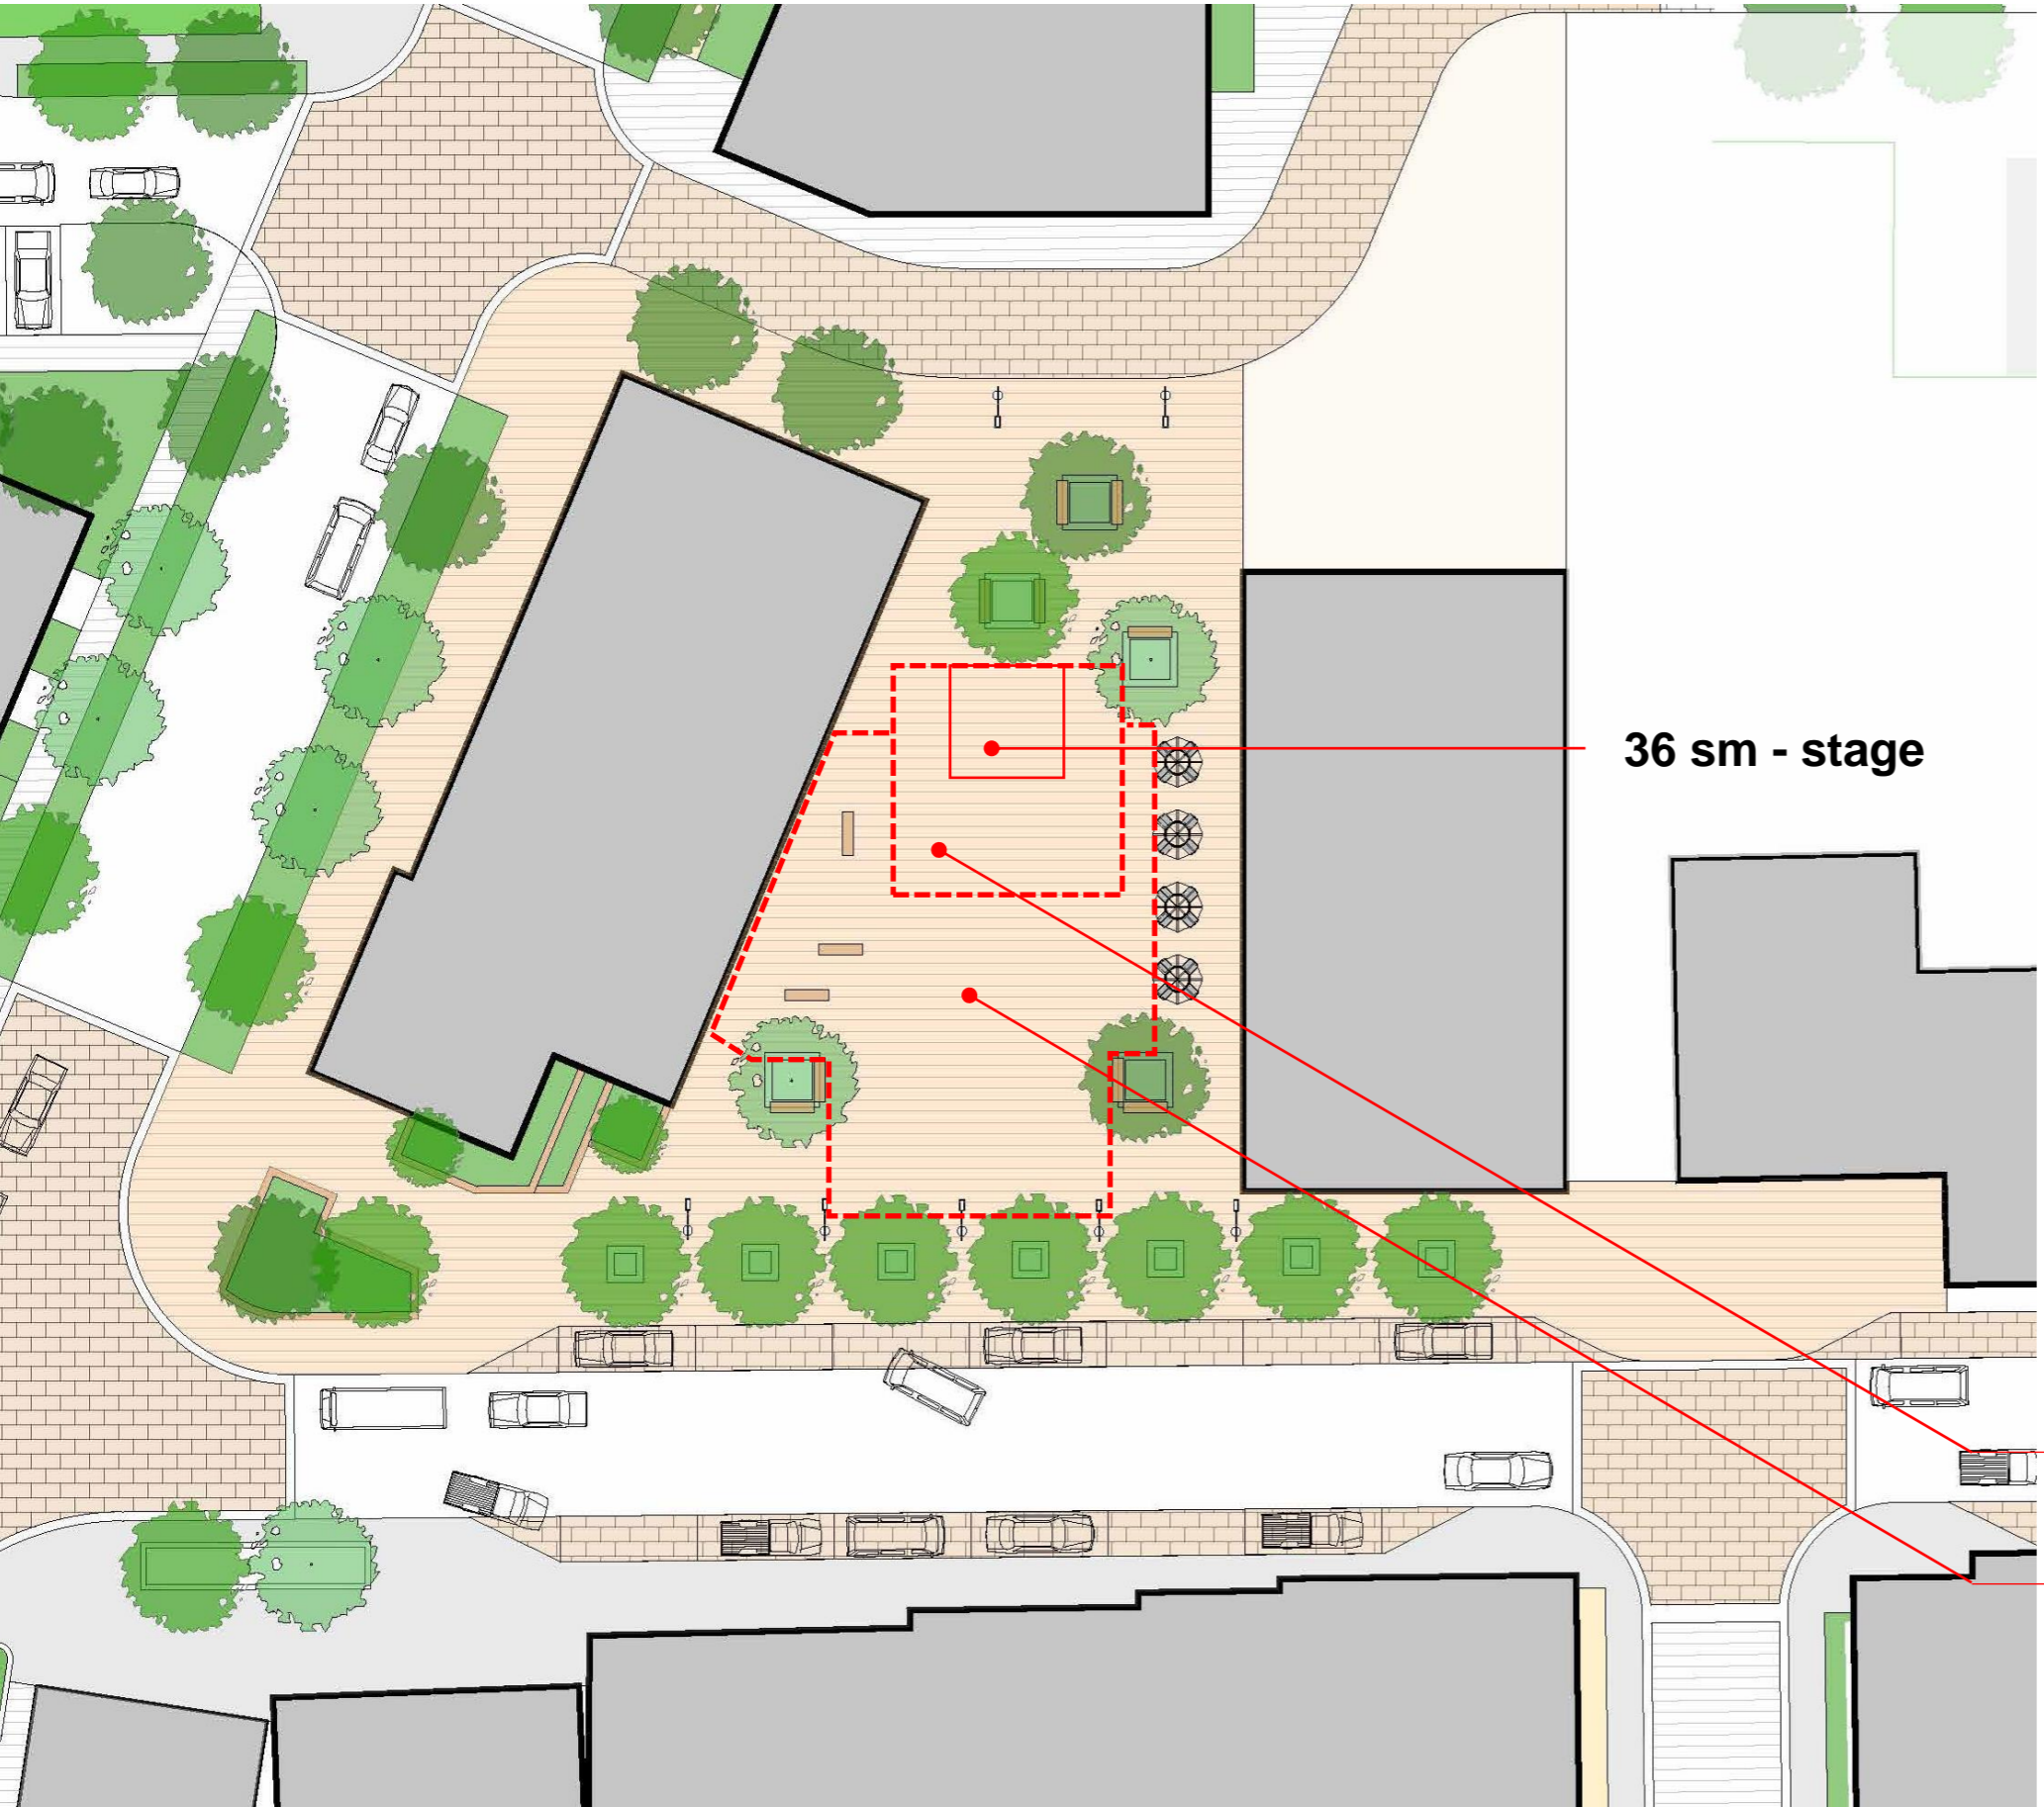

Today

Interim Pop-up Town Square

Uxbridge Town Square | Concept Plan

Uxbridge Town Square | Ultimate Plan

-  **Bicycle lock-ups**
-  **Pedestrian light poles**
-  **Shade structure / performance stage**
-  **Tables and chairs (+ accessible)**
-  **Concrete paving**
-  **Canopy shade trees in raised planters / seat walls**
-  **Canopy shade trees in tree pits**
-  **Accessible parking to be located close to main entrance**
-  **Stepped landscape planters**

Small Performance Event

100 sm – inner audience area = 200 persons

320 sm – outer audience area = 640 persons

Gathering / Festival Events

Estimated number of persons gathered:

- Area = 1,200 sm
- Assume 60% unobstructed space = 720 sm
- 1,440 persons – decoupled
- 2,160 persons – standing
- 2,880 persons – public events
- 3,600 persons – maximum density

Outdoor Dining Events

Estimated diners:

- Area = 3 x 77 = 231 sm
- Total number of diners = 3 x 60 = 180

Movie Events

Estimated movie viewers:

- Area = 275 sm
- Seated viewers = 1.2 persons / sm
- Total number of viewers = $275 \times 1.2 = 330$ persons

Market Events

Estimated number of tents:

- 3m x 3m tents
- 4-5m aisles
- Total number of tents = 17

Uxbridge Town Square | Interim Plan Option 1

Drought-tolerant, native shrubs

Canopy shade tree

Catenary Lights