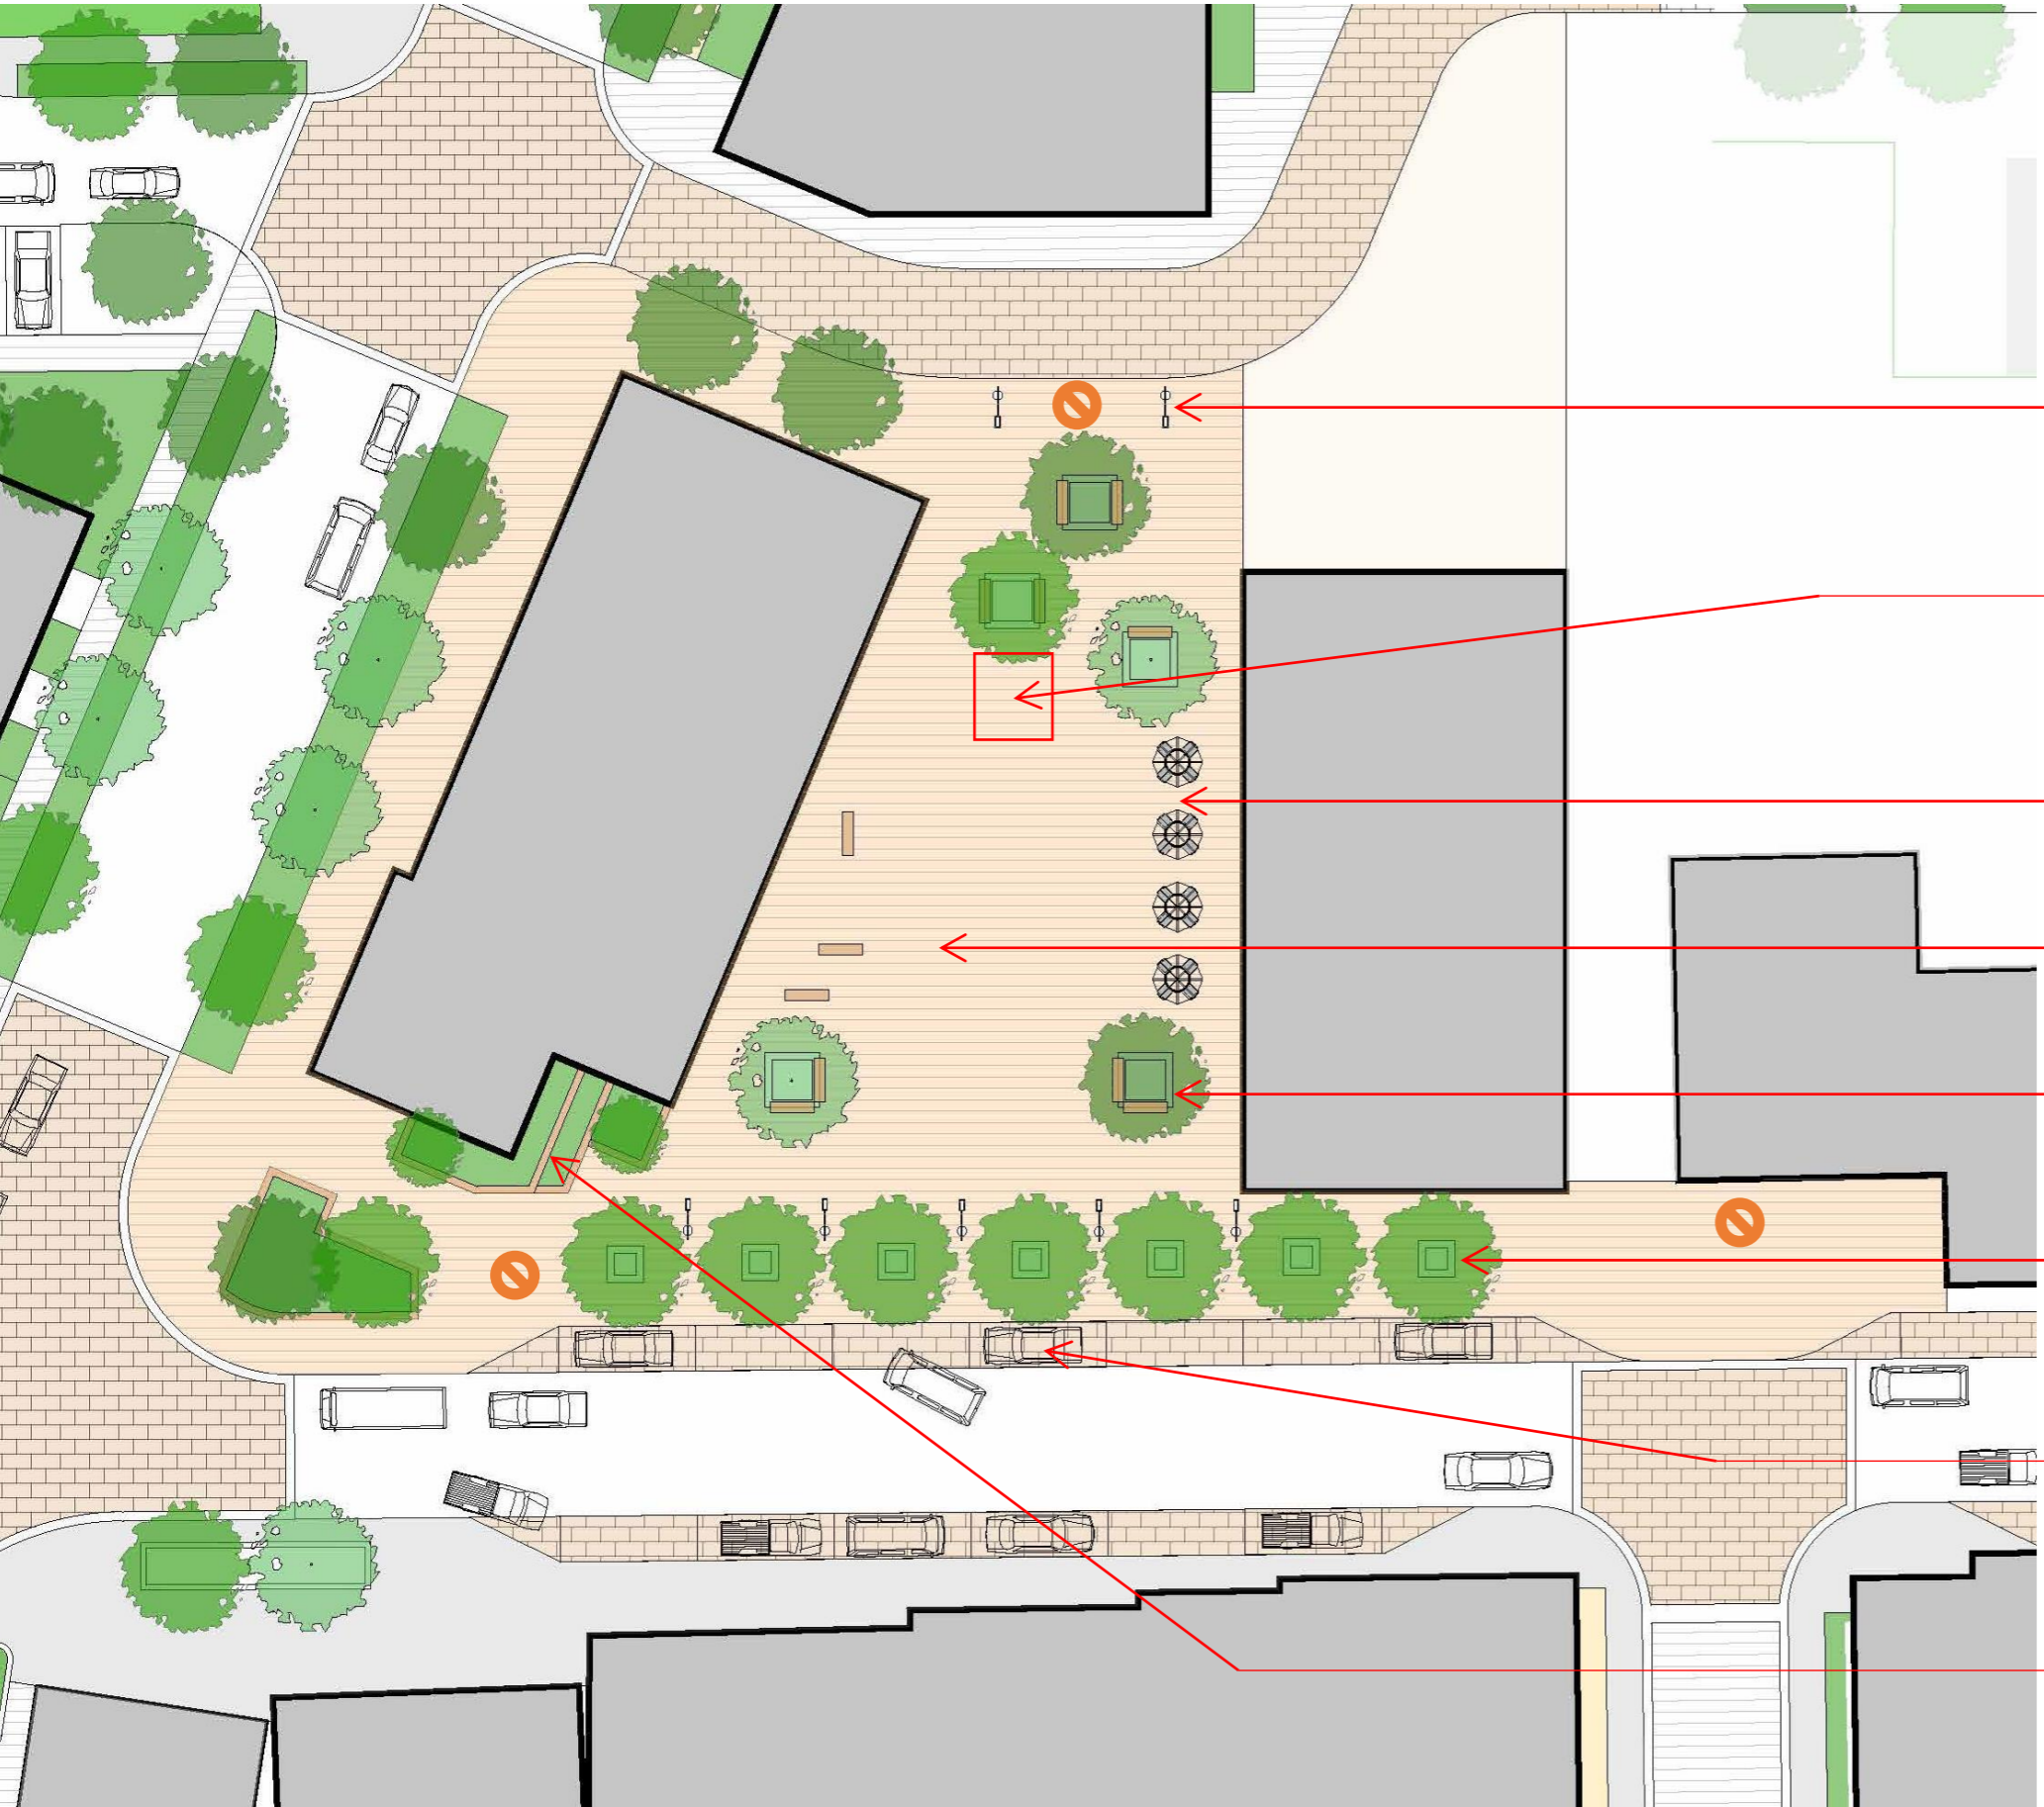

Today

Interim Pop-up Town Square

Uxbridge Town Square | Concept Plan

Uxbridge Town Square | Ultimate Plan

-  **Bicycle lock-ups**
-  **Pedestrian light poles**
-  **Shade structure / performance stage**
-  **Tables and chairs (+ accessible)**
-  **Concrete paving**
-  **Canopy shade trees in raised planters / seat walls**
-  **Canopy shade trees in tree pits**
-  **Accessible parking to be located close to main entrance**
-  **Stepped landscape planters**

Small Performance Event

100 sm – inner audience area = 200 persons

320 sm – outer audience area = 640 persons

Gathering / Festival Events

Estimated number of persons gathered:

- Area = 1,200 sm
- Assume 60% unobstructed space = 720 sm
- 1,440 persons – decoupled
- 2,160 persons – standing
- 2,880 persons – public events
- 3,600 persons – maximum density

Outdoor Dining Events

Estimated diners:

- Area = 3 x 77 = 231 sm
- Total number of diners = 3 x 60 = 180

Movie Events

Estimated movie viewers:

- Area = 275 sm
- Seated viewers = 1.2 persons / sm
- Total number of viewers = $275 \times 1.2 = 330$ persons

Market Events

Estimated number of tents:

- 3m x 3m tents
- 4-5m aisles
- Total number of tents = 17

Uxbridge Town Square | Interim Plan Option 1

Drought-tolerant, native shrubs

Canopy shade tree

Catenary Lights