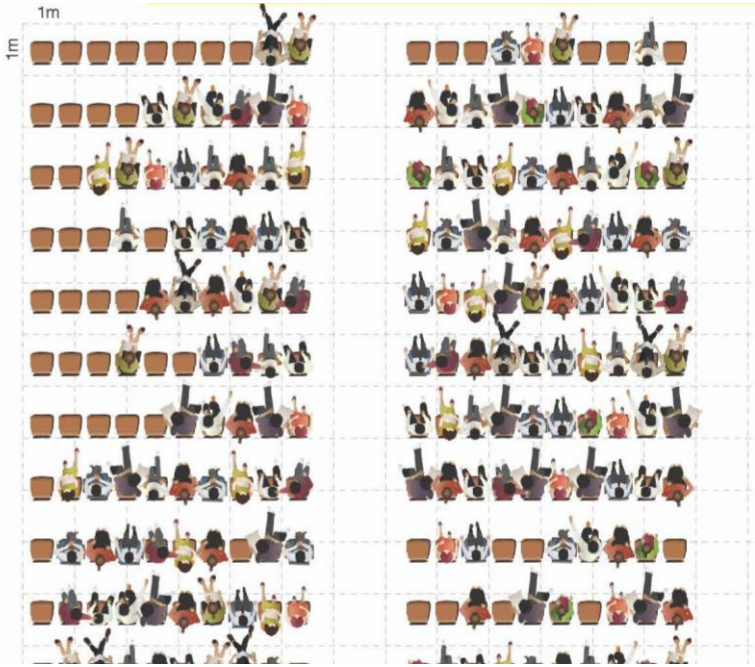

Today

Interim Pop-up Town Square

Uxbridge Town Square | Concept Plan

Uxbridge Town Square | Ultimate Plan

-  **Bicycle lock-ups**
-  **Pedestrian light poles**
-  **Shade structure / performance stage**
-  **Tables and chairs (+ accessible)**
-  **Concrete paving**
-  **Canopy shade trees in raised planters / seat walls**
-  **Canopy shade trees in tree pits**
-  **Accessible parking to be located close to main entrance**
-  **Stepped landscape planters**

Small Performance Event

100 sm – inner audience area = 200 persons

320 sm – outer audience area = 640 persons

Gathering / Festival Events

Estimated number of persons gathered:

- Area = 1,200 sm
- Assume 60% unobstructed space = 720 sm
- 1,440 persons – decoupled
- 2,160 persons – standing
- 2,880 persons – public events
- 3,600 persons – maximum density

Outdoor Dining Events

Estimated diners:

- Area = 3 x 77 = 231 sm
- Total number of diners = 3 x 60 = 180

Movie Events

Estimated movie viewers:

- Area = 275 sm
- Seated viewers = 1.2 persons / sm
- Total number of viewers = $275 \times 1.2 = 330$ persons

Market Events

Estimated number of tents:

- 3m x 3m tents
- 4-5m aisles
- Total number of tents = 17

Uxbridge Town Square | Interim Plan Option 1

Drought-tolerant, native shrubs

Canopy shade tree

Catenary Lights