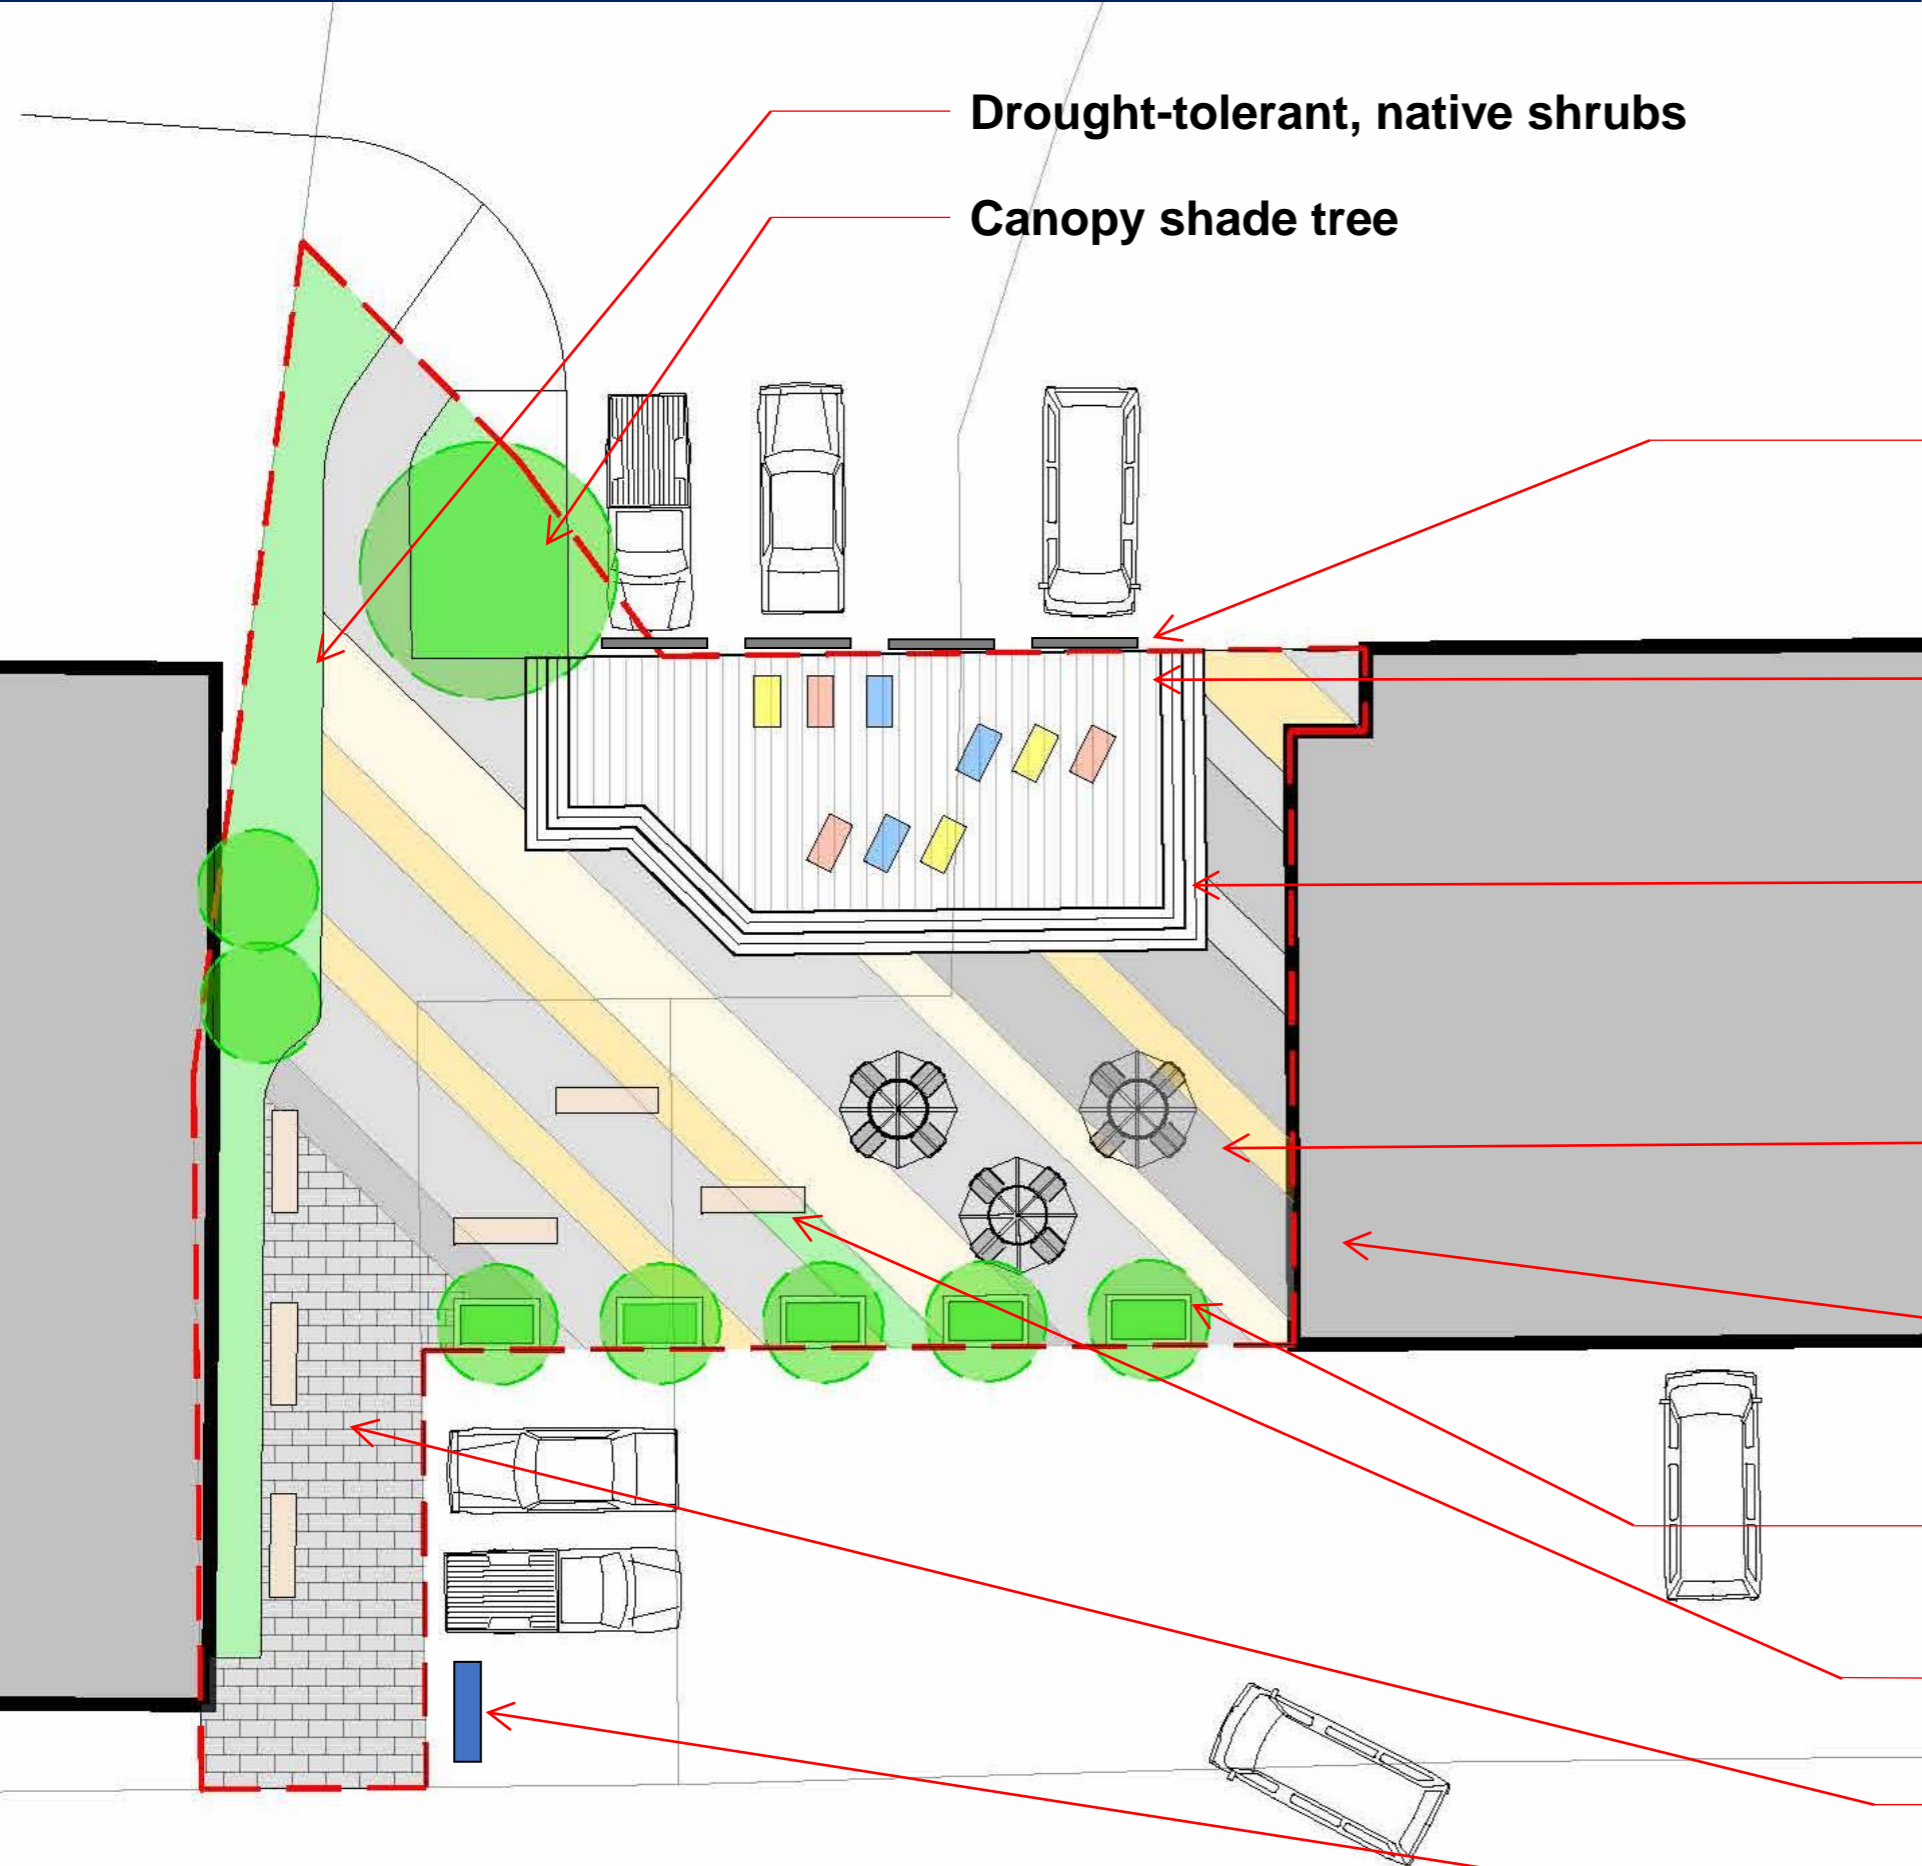

Uxbridge Town Square | Interim Plan Option 1

Drought-tolerant, native shrubs

Canopy shade tree

Catenary Lights

Parking bumpers /
Barricades

Raised Wood
Deck / Movable
seating

Painted asphalt
surface

Tables and chairs
(+ accessible)

Wall mural

Small trees in
raised planters

Backless seating

Backed seating

Existing pylon sign