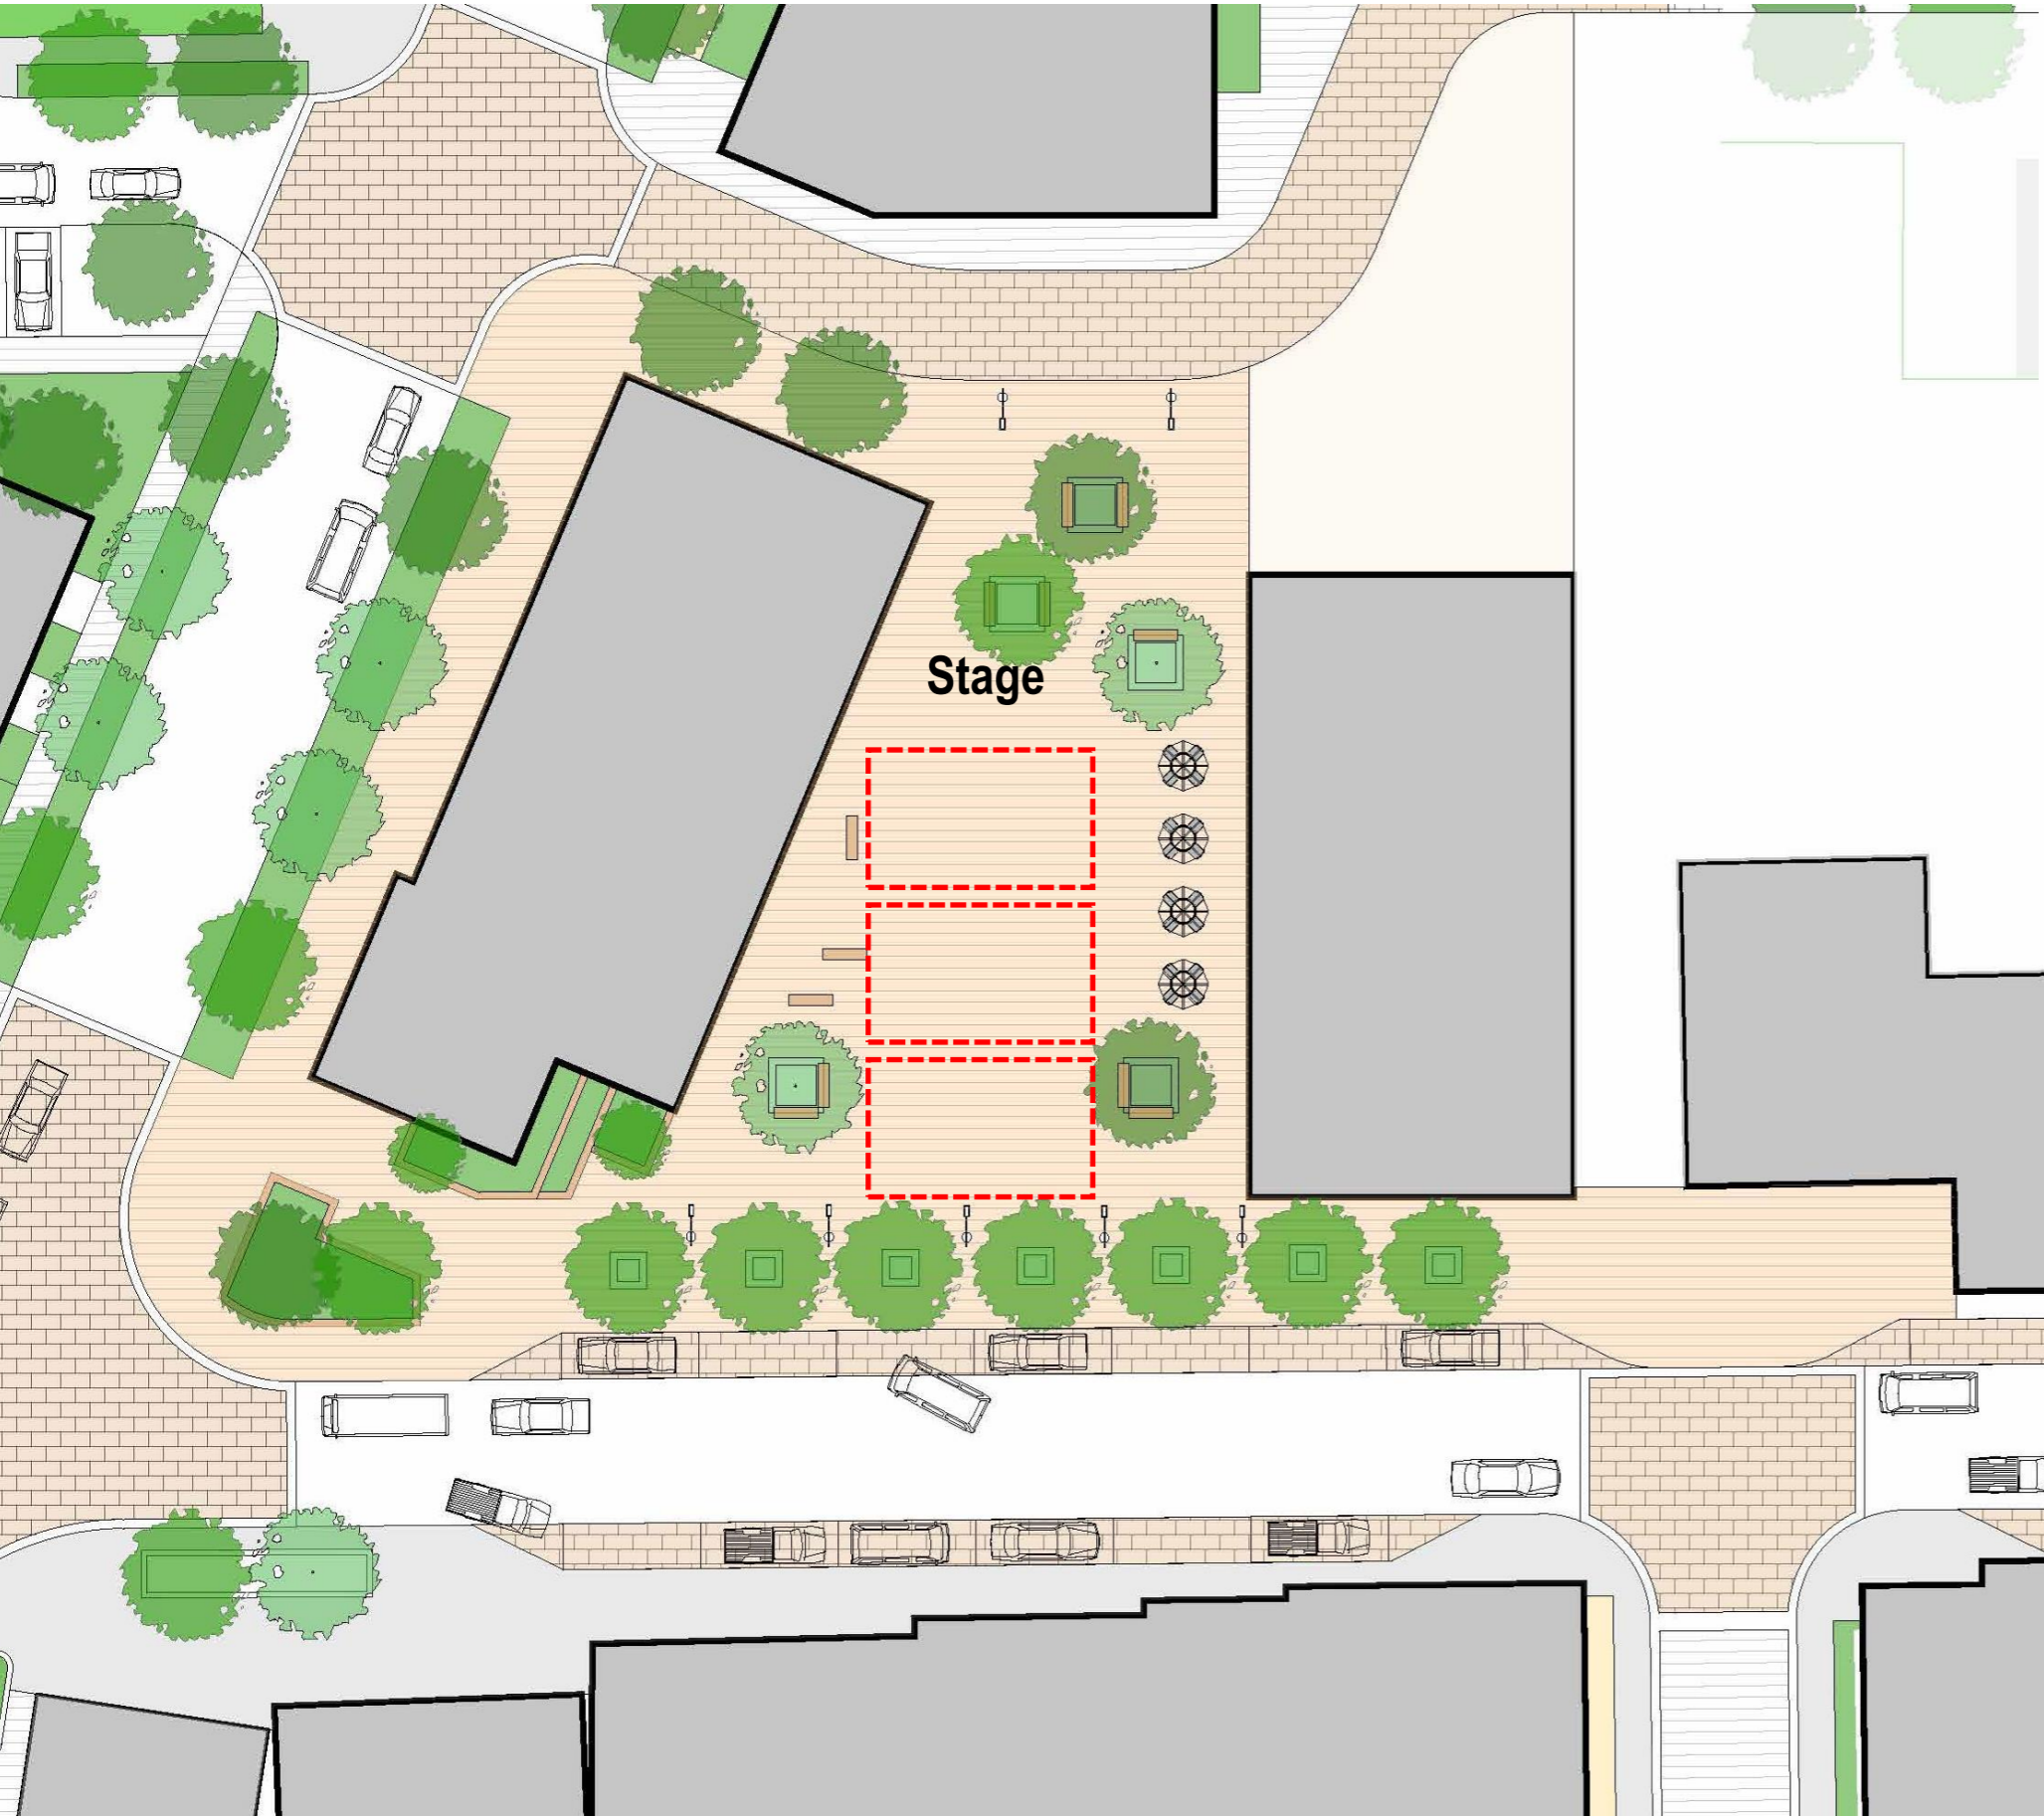

Today

Interim Pop-up Town Square

Uxbridge Town Square | Concept Plan

Uxbridge Town Square | Ultimate Plan

-  **Bicycle lock-ups**
-  **Pedestrian light poles**
-  **Shade structure / performance stage**
-  **Tables and chairs (+ accessible)**
-  **Concrete paving**
-  **Canopy shade trees in raised planters / seat walls**
-  **Canopy shade trees in tree pits**
-  **Accessible parking to be located close to main entrance**
-  **Stepped landscape planters**

Small Performance Event

100 sm – inner audience area = 200 persons

320 sm – outer audience area = 640 persons

Gathering / Festival Events

Estimated number of persons gathered:

- Area = 1,200 sm
- Assume 60% unobstructed space = 720 sm
- 1,440 persons – decoupled
- 2,160 persons – standing
- 2,880 persons – public events
- 3,600 persons – maximum density

Outdoor Dining Events

Estimated diners:

- Area = 3 x 77 = 231 sm
- Total number of diners = 3 x 60 = 180

Movie Events

Estimated movie viewers:

- Area = 275 sm
- Seated viewers = 1.2 persons / sm
- Total number of viewers = $275 \times 1.2 = 330$ persons

Market Events

Estimated number of tents:

- 3m x 3m tents
- 4-5m aisles
- Total number of tents = 17

Uxbridge Town Square | Interim Plan Option 1

Drought-tolerant, native shrubs

Canopy shade tree

Catenary Lights