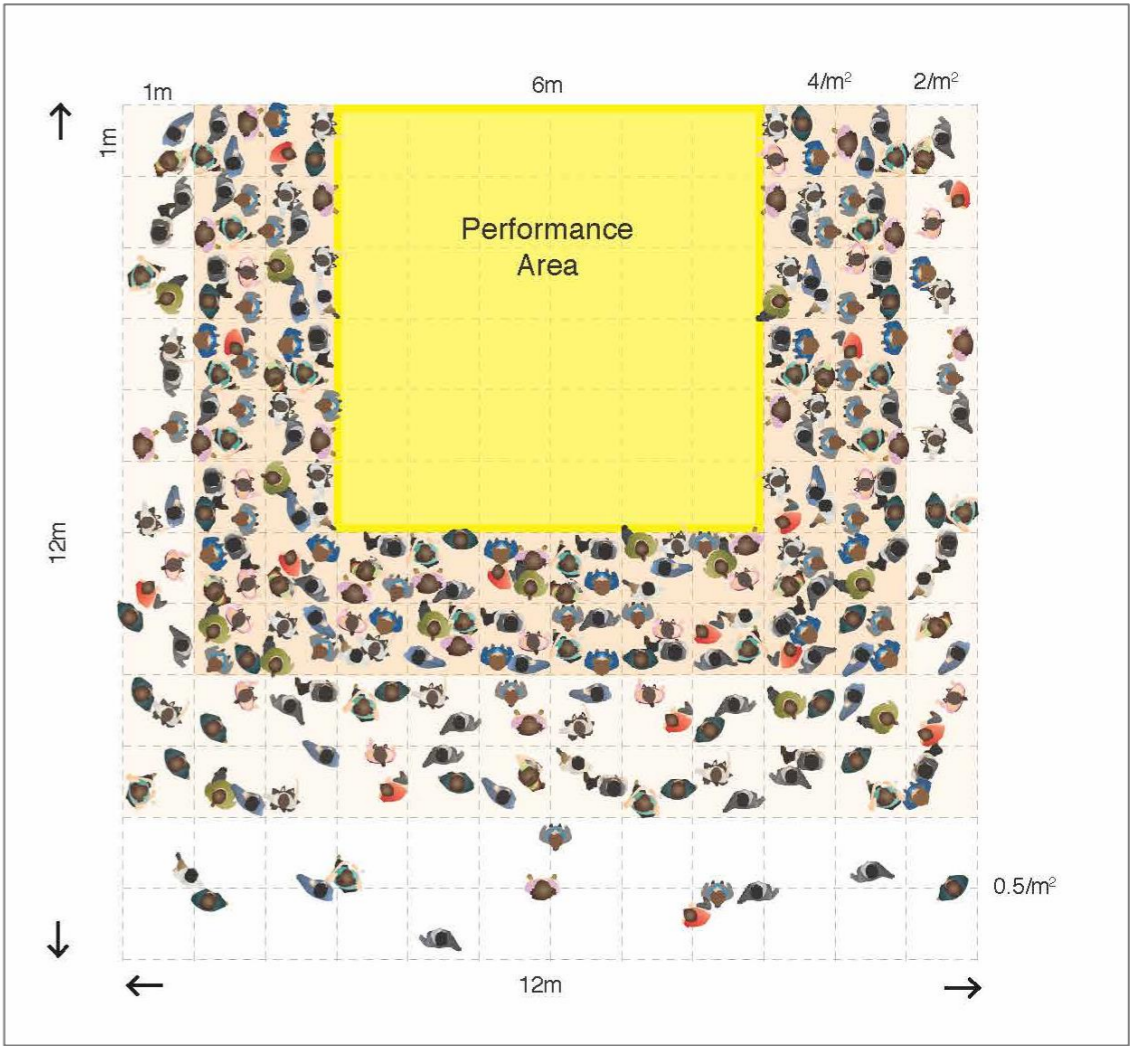

Today

Interim Pop-up Town Square

Uxbridge Town Square | Concept Plan

Uxbridge Town Square | Ultimate Plan

-  **Bicycle lock-ups**
-  **Pedestrian light poles**
-  **Shade structure / performance stage**
-  **Tables and chairs (+ accessible)**
-  **Concrete paving**
-  **Canopy shade trees in raised planters / seat walls**
-  **Canopy shade trees in tree pits**
-  **Accessible parking to be located close to main entrance**
-  **Stepped landscape planters**

Small Performance Event

100 sm – inner audience area = 200 persons

320 sm – outer audience area = 640 persons

Gathering / Festival Events

Estimated number of persons gathered:

- Area = 1,200 sm
- Assume 60% unobstructed space = 720 sm
- 1,440 persons – decoupled
- 2,160 persons – standing
- 2,880 persons – public events
- 3,600 persons – maximum density

Outdoor Dining Events

Estimated diners:

- Area = 3 x 77 = 231 sm
- Total number of diners = 3 x 60 = 180

Movie Events

Estimated movie viewers:

- Area = 275 sm
- Seated viewers = 1.2 persons / sm
- Total number of viewers = $275 \times 1.2 = 330$ persons

Market Events

Estimated number of tents:

- 3m x 3m tents
- 4-5m aisles
- Total number of tents = 17

Uxbridge Town Square | Interim Plan Option 1

Drought-tolerant, native shrubs

Canopy shade tree

Catenary Lights